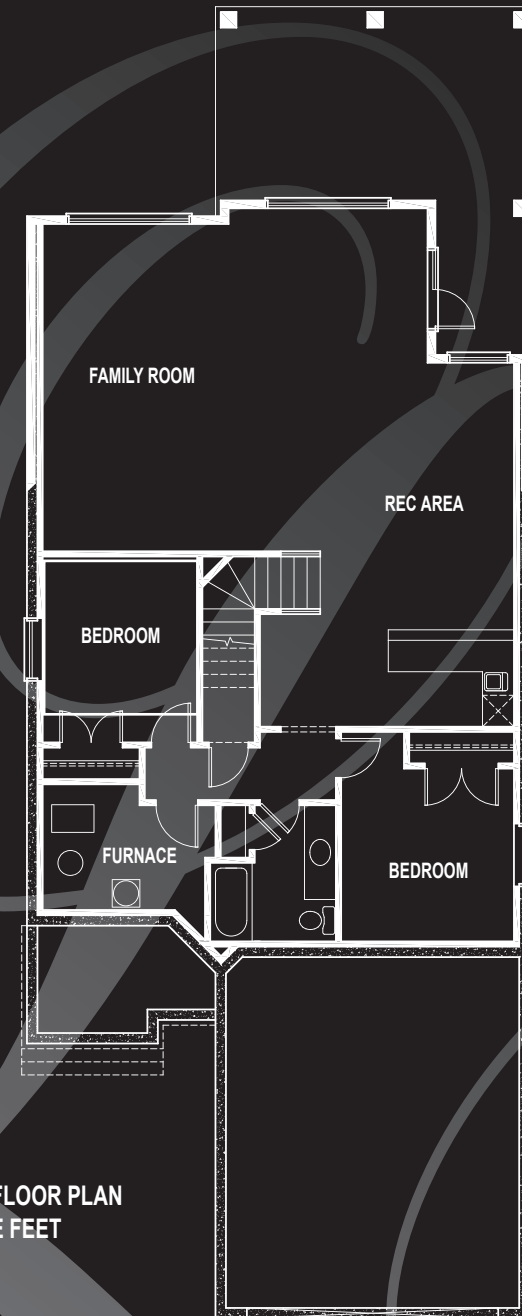

The *Varano*

BY LUPI LUXURY HOMES

The *Varano*

BY LUPI LUXURY HOMES

MAIN FLOOR PLAN
1,472 SQUARE FEET

OPTIONAL LOWER FLOOR PLAN
1,285 SQUARE FEET

The Signature of Luxury Homes

All dimensions, square footage and detail are approximate and subject to change without notice. All images are artist's renditions only. All rights reserved, including the right of reproduction in whole or in part.