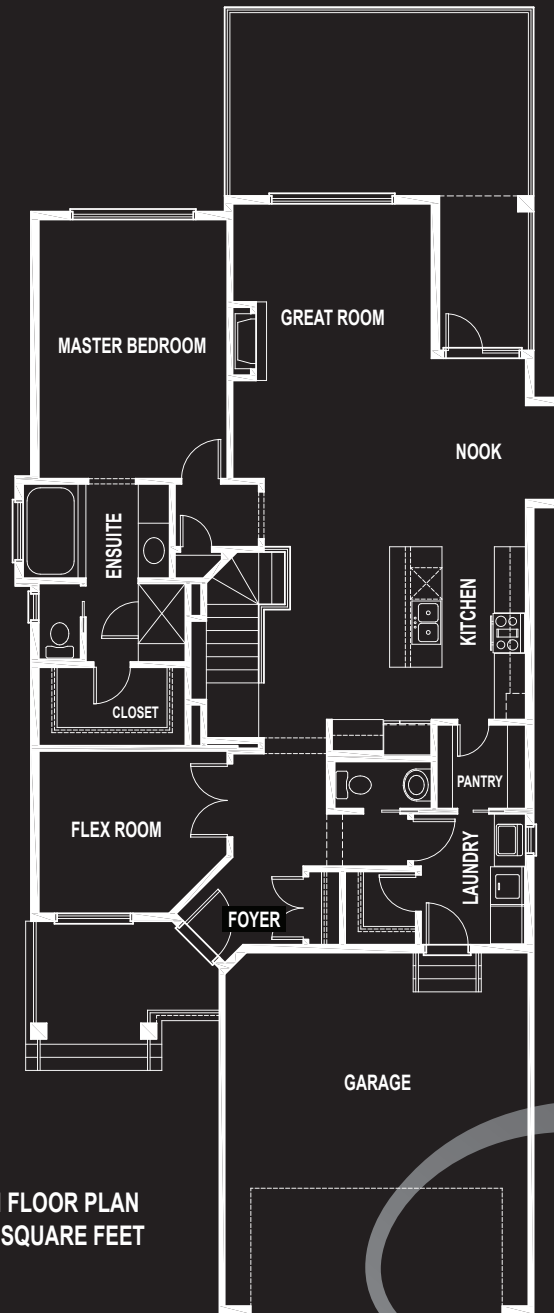

The *Varano*

BY LUPI LUXURY HOMES

The *Varano*

BY LUPI LUXURY HOMES

MAIN FLOOR PLAN
1,472 SQUARE FEET

OPTIONAL LOWER FLOOR PLAN
1,285 SQUARE FEET

The Signature of Luxury Homes

All dimensions, square footage and detail are approximate and subject to change without notice. All images are artist's renditions only. All rights reserved, including the right of reproduction in whole or in part.