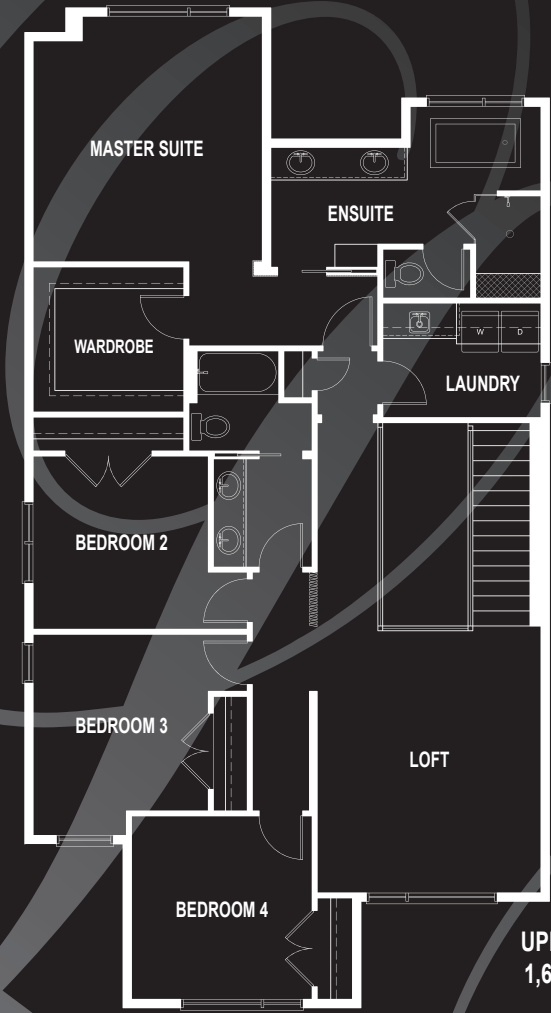

The *Atena II*

BY LUPI LUXURY HOMES

The Astoria II

BY LUPI LUXURY HOMES

© Lupi Luxury Homes Inc. 2020

All dimensions, square footage and detail are approximate and subject to change without notice. All images are artist's renditions only. All rights reserved, including the right of reproduction in whole or in part.