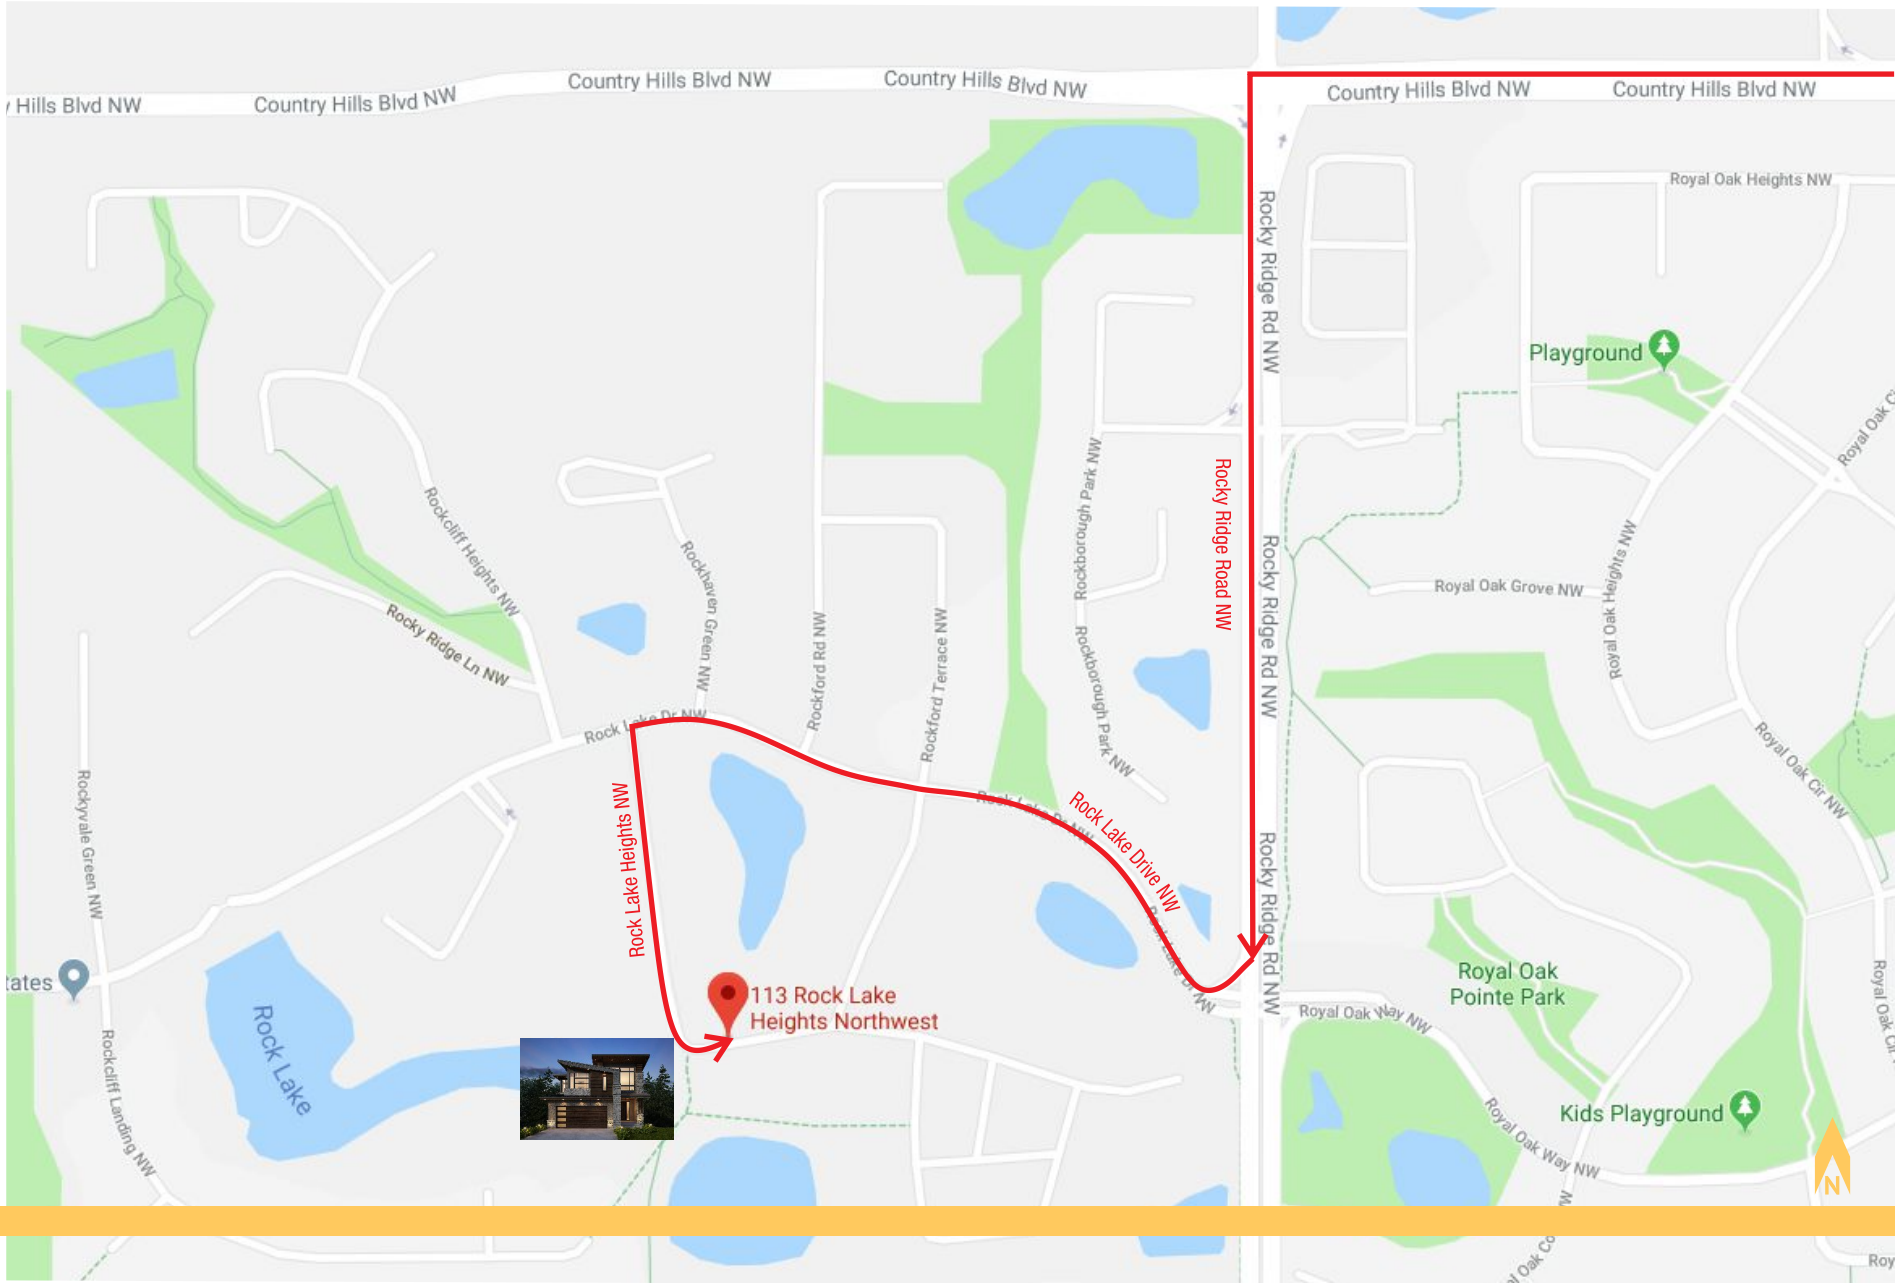

The Atessa

BY LUPI LUXURY HOMES

113 ROCK LAKE HEIGHTS NW

LUXURY HOMES

THE SIGNATURE OF
LUXURY HOMES

SINCE 1970