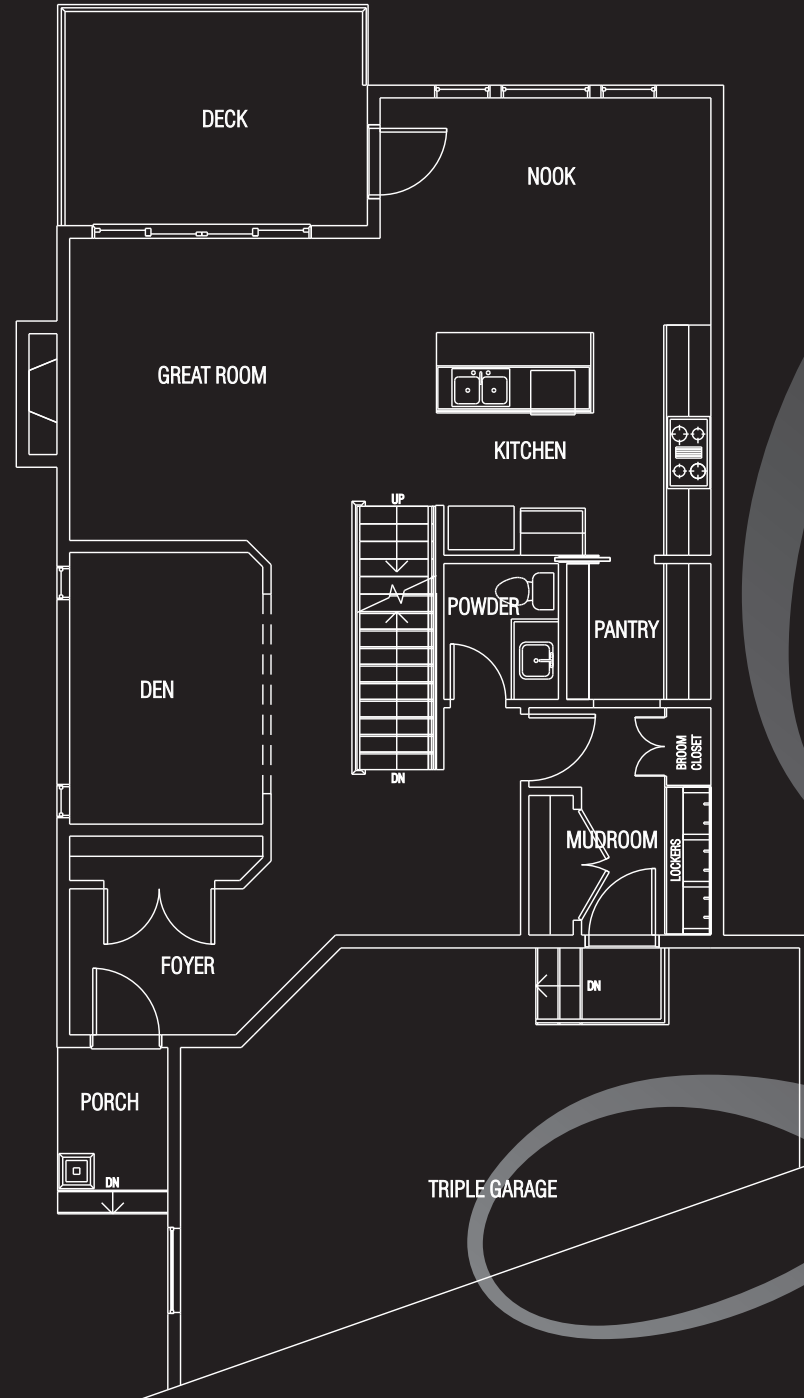

by Lupi Luxury Homes

MAIN FLOOR PLAN
1,135 SQUARE FEET

UPPER FLOOR PLAN
1,449 SQUARE FEET