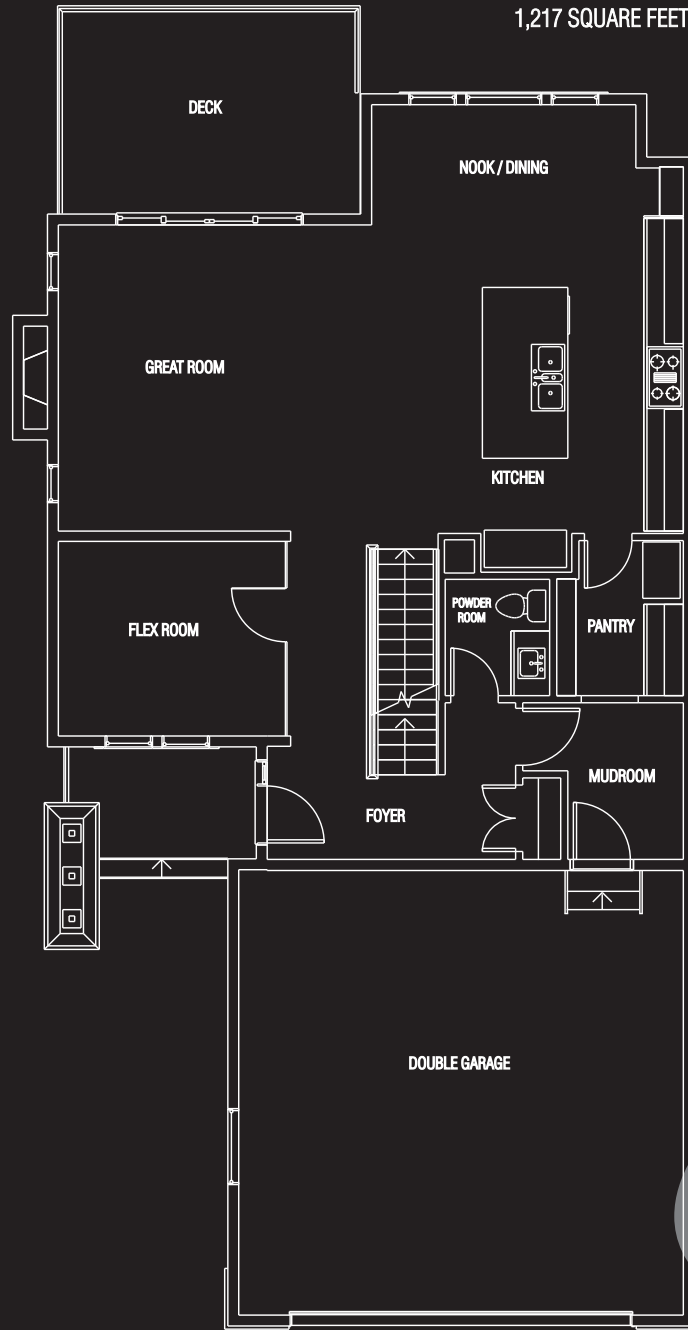

# The Lugano

by Lupi Luxury Homes

MAIN FLOOR PLAN  
1,217 SQUARE FEET

UPPER FLOOR PLAN  
1,297 SQUARE FEET

OPTIONAL BASEMENT  
DEVELOPMENT  
983 SQUARE FEET