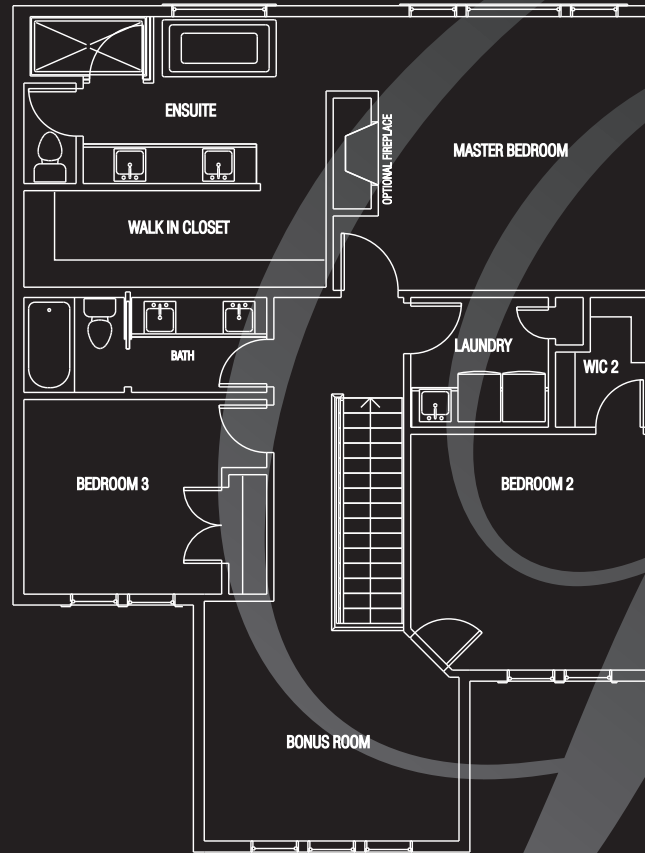

# The Lugano

by Lupi Luxury Homes

MAIN FLOOR PLAN  
1,217 SQUARE FEET

UPPER FLOOR PLAN  
1,297 SQUARE FEET

OPTIONAL BASEMENT  
DEVELOPMENT  
983 SQUARE FEET