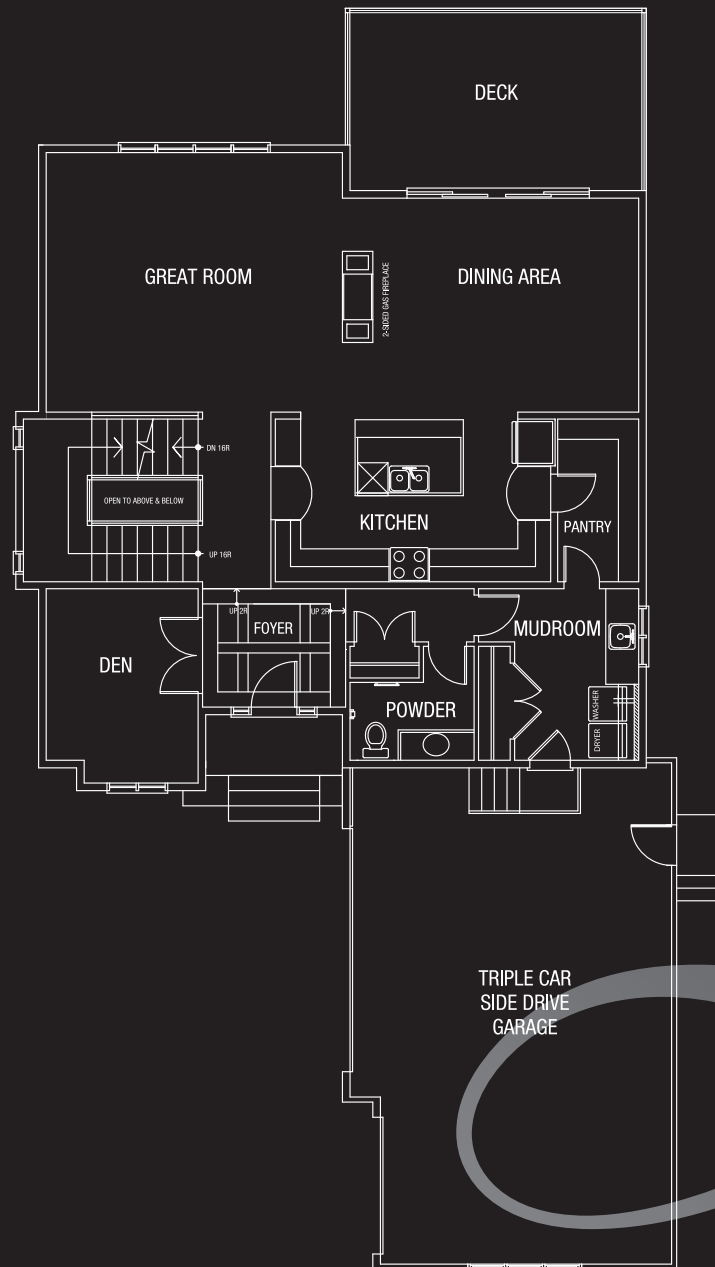

MAIN FLOOR PLAN
1,561 SQUARE FEET

UPPER FLOOR PLAN
1,681 SQUARE FEET