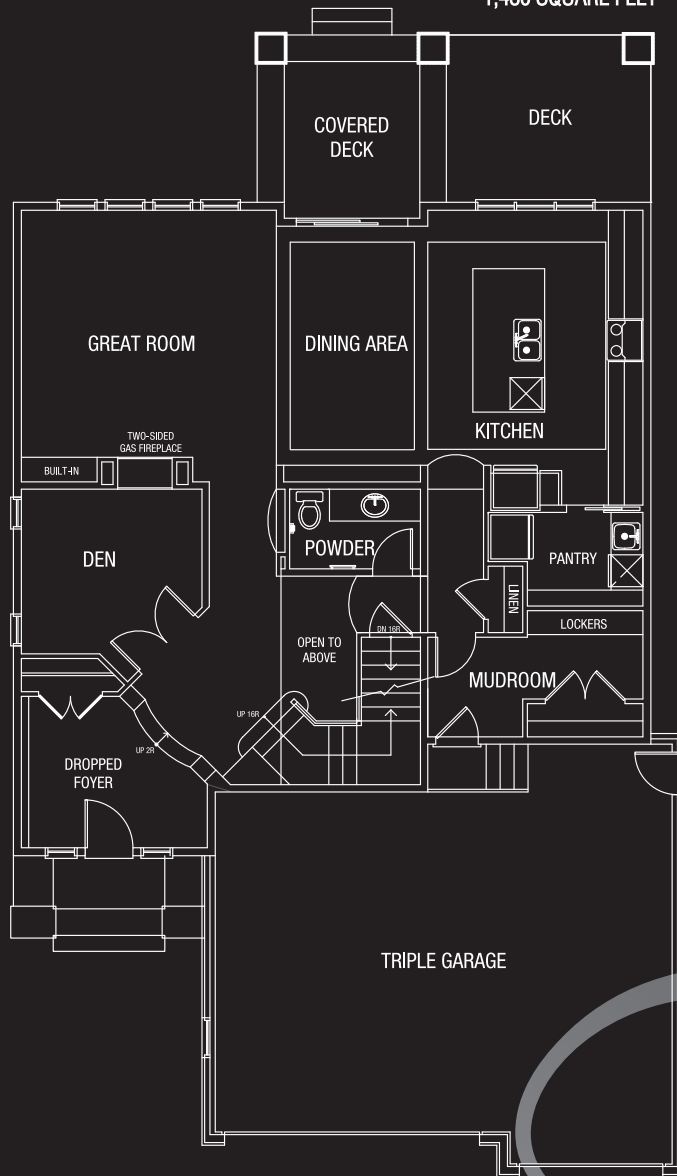

# The Brunello

by Lupi Luxury Homes

MAIN FLOOR PLAN  
1,480 SQUARE FEET

UPPER FLOOR PLAN  
1,740 SQUARE FEET